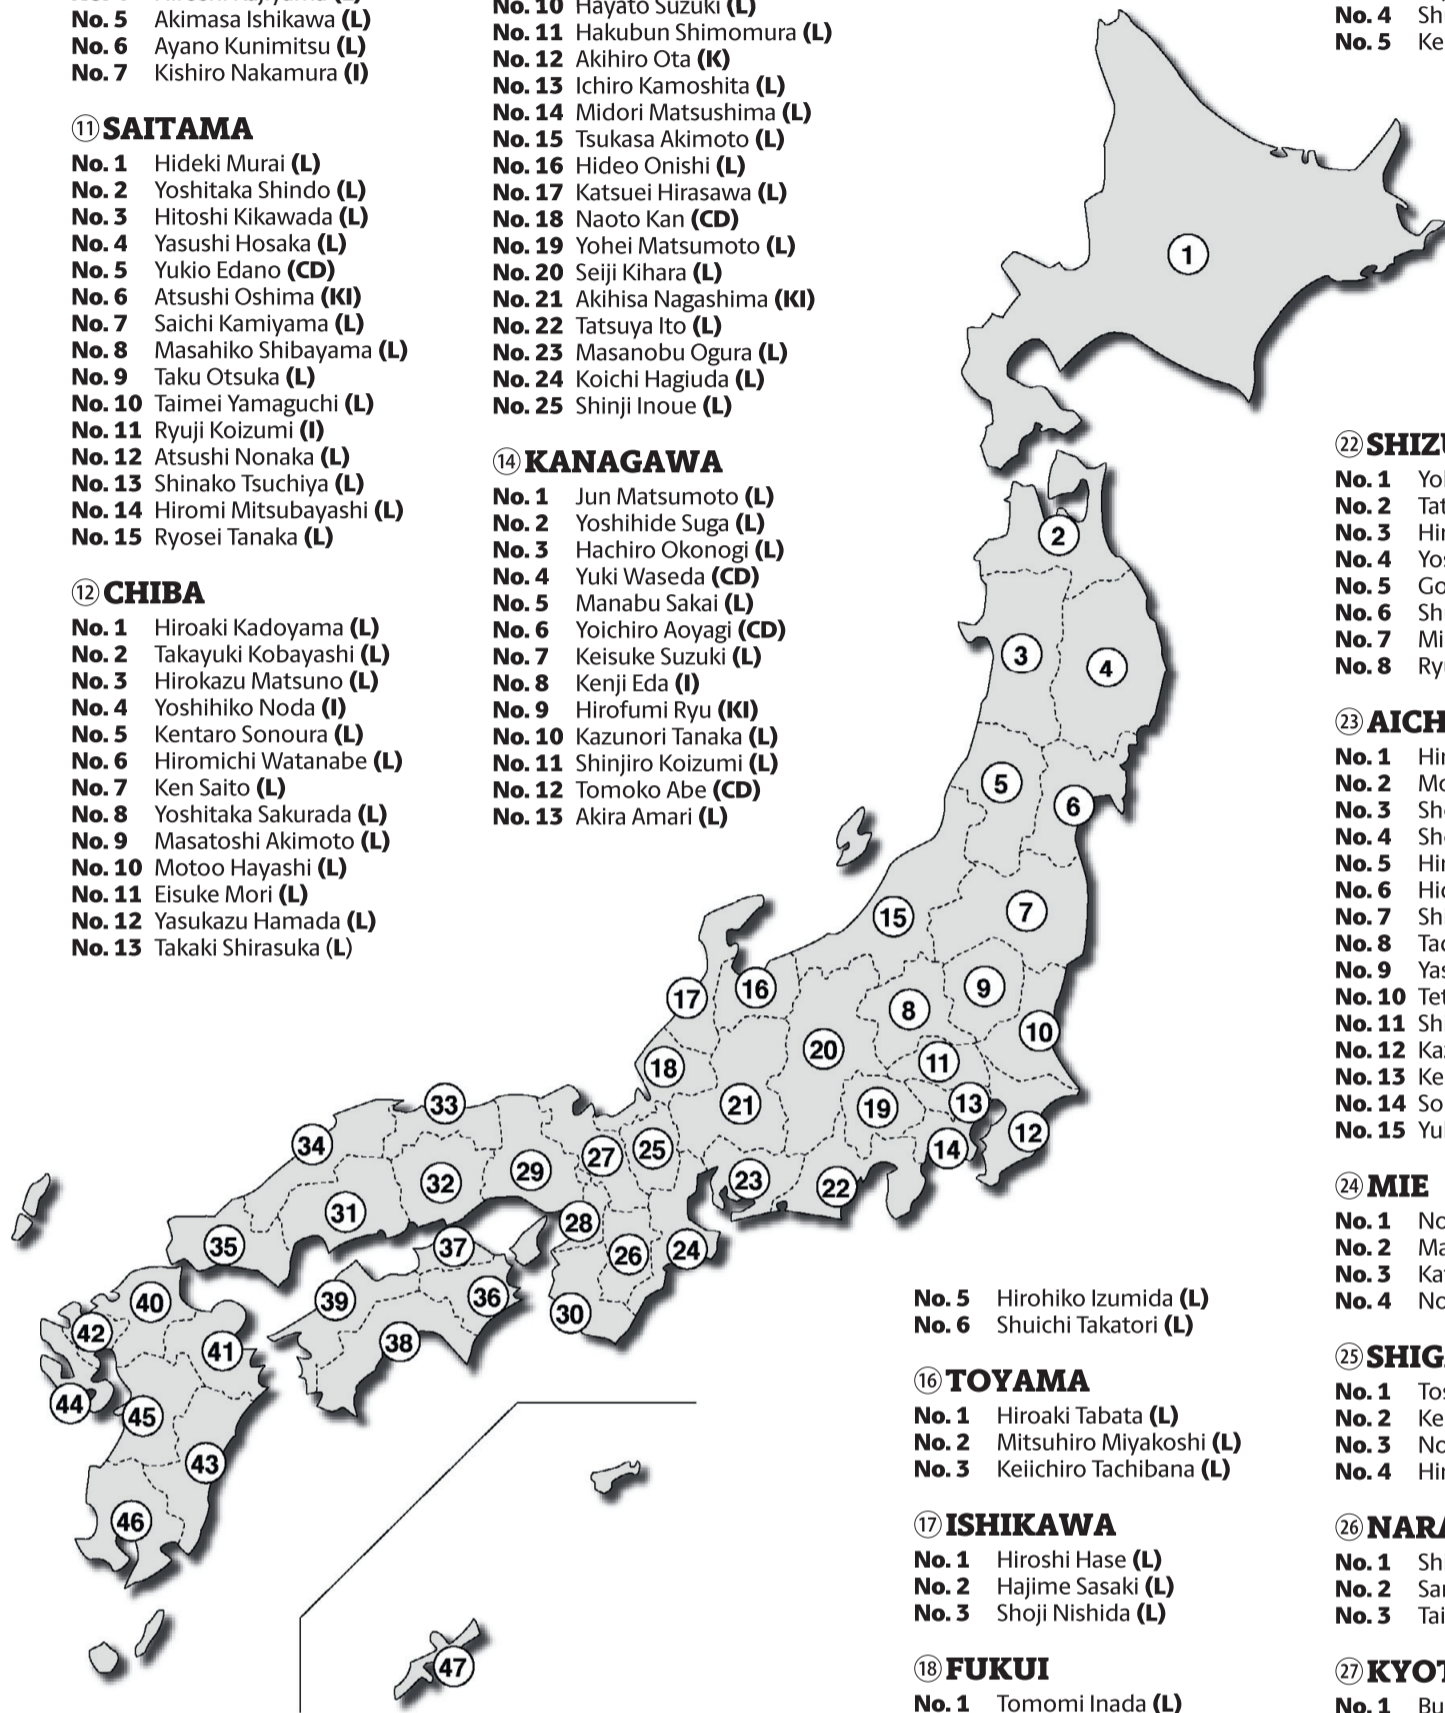

26 NARA

- No. 1 Hirohiko Izumida (L)
- No. 2 Shuichi Takatori (L)

27 KYOTO

- No. 1 Hirohiko Izumida (L)
- No. 2 Shuichi Takatori (L)

28 OSAKA

- No. 1 Hirohiko Izumida (L)
- No. 2 Shuichi Takatori (L)

29 HIYOGO

- No. 1 Hirohiko Izumida (L)
- No. 2 Shuichi Takatori (L)

30 WAKAYAMA

- No. 1 Hirohiko Izumida (L)
- No. 2 Shuichi Takatori (L)

31 HIROSHIMA

- No. 1 Hirohiko Izumida (L)
- No. 2 Shuichi Takatori (L)

32 OKAYAMA

- No. 1 Hirohiko Izumida (L)
- No. 2 Shuichi Takatori (L)

33 TOTTORI

- No. 1 Hirohiko Izumida (L)
- No. 2 Shuichi Takatori (L)

34 SHIMANE

- No. 1 Hirohiko Izumida (L)
- No. 2 Shuichi Takatori (L)

35 YAMAGUCHI

- No. 1 Hirohiko Izumida (L)
- No. 2 Shuichi Takatori (L)

36 TOKUSHIMA

- No. 1 Hirohiko Izumida (L)
- No. 2 Shuichi Takatori (L)

37 KAGAWA

- No. 1 Hirohiko Izumida (L)
- No. 2 Shuichi Takatori (L)

38 KOCHI

- No. 1 Hirohiko Izumida (L)
- No. 2 Shuichi Takatori (L)

39 EHIME

- No. 1 Hirohiko Izumida (L)
- No. 2 Shuichi Takatori (L)

40 FUKUOKA

- No. 1 Hirohiko Izumida (L)
- No. 2 Shuichi Takatori (L)

41 OITA

- No. 1 Hirohiko Izumida (L)
- No. 2 Shuichi Takatori (L)

42 SAGA

- No. 1 Hirohiko Izumida (L)
- No. 2 Shuichi Takatori (L)

43 MIYAZAKI

- No. 1 Hirohiko Izumida (L)
- No. 2 Shuichi Takatori (L)

44 NAGASAKI

- No. 1 Hirohiko Izumida (L)
- No. 2 Shuichi Takatori (L)

45 KUMAMOTO

- No. 1 Hirohiko Izumida (L)
- No. 2 Shuichi Takatori (L)

46 KAGOSHIMA

- No. 1 Hirohiko Izumida (L)
- No. 2 Shuichi Takatori (L)

47 OKINAWA

- No. 1 Hirohiko Izumida (L)
- No. 2 Shuichi Takatori (L)

Proportional representation

The following are the winners in the proportional representation segment of Sunday's general election for the House of Representatives.

HOKKAIDO (8 seats)

- **Liberal Democratic Party**
  Koichi Watanabe
  Takako Suzuki
  Toshimitsu Funahashi
- **Constitutional Democratic Party of Japan**
  Hiroshi Kamiya
  Maki Ikeda
  Hiranao Honda
- **Kibo no To**
  Tatsumaru Yamaoka
- **Komeito**
  Hidemichi Sato

TOHOKU (13 seats)

- **Liberal Democratic Party**
  Akinori Eto
  Yoshitami Kameoka
  Takashi Fujiwara
  Hinako Takahashi
  Kentaro Uesugi
- **Constitutional Democratic Party of Japan**
  Akiko Okamoto
  Makoto Yamazaki
  Yukihiko Akutsu
- **Kibo no To**
  Manabu Terata
  Shinji Oguma
  Takashi Midorikawa
- **Komeito**
  Yoshihisa Inoue
- **Japanese Communist Party**
  Chizuko Takahashi

KITA-KANTO (19 seats)

- **Liberal Democratic Party**
  Kazuyuki Nakane
  Keiko Nagaoka
  Hideki Makihara
  Yasutaka Nakasone

- Akio Sato
  Kimichika Hyakutake
  Yutaka Kanda
- **Constitutional Democratic Party of Japan**
  Kaichi Hasegawa
  Yuriko Yamakawa
  Keinin Horikoshi
  Masako Okawara
  Rentaro Takagi
- **Kibo no To**
  Toshikazu Morita
  Yamato Aoyama
  Satoshi Asano
  Yasuko Komiyama
- **Komeito**
  Keiichi Ishii
  Mitsunari Okamoto
- **Japanese Communist Party**
  Tetsuya Shiokawa

MINAMI-KANTO (22 seats)

- **Liberal Democratic Party**
  Noriko Miyagawa
  Shinichi Nakatani
  Norihiro Nakayama
  Tsuyoshi Hoshino
  Tomohiro Yamamoto
  Hidehiro Mitani
- **Japanese Communist Party**
  Tetsuya Kimura
  Hiroshi Ueno
- **Constitutional Democratic Party of Japan**
  Yukio Uebukata
  Kazuma Nakatani
  Go Shinohara
  Shin Miyakawa
  Kazumasa Okajima
- **Kibo no To**
  Kaname Tajima
  Kentaro Motomura
  Yuichi Goto
  Soichiro Okuno
- **Nippon Ishin no Kai**

- Seiichi Kushida
- **Komeito**
  Shigeyuki Tomita
  Noriko Furuya
- **Japanese Communist Party**
  Kazuo Shii
  Kimie Hatano

TOKYO (17 seats)

- **Liberal Democratic Party**
  Takao Ochi
  Miki Yamada
  Kiyoshi Odawara
  Fumiaki Matsumoto
  Takao Ando
  Kei Takagi
- **Constitutional Democratic Party of Japan**
  Yoshio Tezuka
  Yoshinori Suematsu
  Akihiro Hatsushika
  Ikuo Yamahana
- **Kibo no To**
  Jin Matsubara
  Mito Kakizawa
  Shunsuke Ito
- **Komeito**
  Yosuke Takagi
  Michiyo Takagi
- **Japanese Communist Party**
  Akira Kasai
  Toru Miyamoto

HOKURIKU-SHINETSU (11 seats)

- **Liberal Democratic Party**
  Taku Yamamoto
  Hiroaki Saito
  Toru Ishizaki
  Shunsuke Mutai
  Kenichi Hosoda
- **Constitutional Democratic Party of Japan**
  Koichi Matsudaira

- Wakako Yamamoto
- **Kibo no To**
  Kazuya Kondo
  Takeshi Saiki
- **Komeito**
  Masataka Ota
- **Japanese Communist Party**
  Yasufumi Fujino

TOKAI (21 seats)

- **Liberal Democratic Party**
  Takaaki Katsumata
  Junji Suzuki
  Sei Omi
  Jiro Kawasaki
  Kenji Kanda
  Yoshitaka Ikeda
  Tetsuya Yagi
  Tsuyoshi Tabata
- **Constitutional Democratic Party of Japan**
  Tsunehiko Yoshida
  Masayuki Aoyama
  Yuta Hiyoshi
  Isao Matsuda
- **Kibo no To**
  Mitsunori Okamoto
  Masato Imai
  Yoshio Maki
  Kenichiro Seki
  Kentaro Genma
- **Nippon Ishin no Kai**
  Kazumi Sugimoto
- **Komeito**
  Yoshinori Oguchi
  Wataru Ito
- **Japanese Communist Party**
  Nobuko Motomura

KINKI (28 seats)